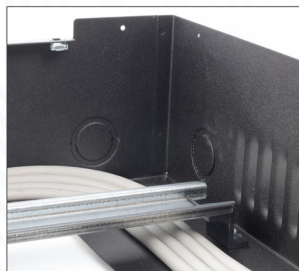

# ACCESS CONTROL ENCLOSURES DEDICATED TO DIN RAIL MODULES

DIN rails with a spacing of 27 mm

Tamper opening and detachment from the wall

Code	Number of modules full-size (156×45 mm)	Number of DIN rails	Fitting battery (required disassembly/replacement of DIN rail)	Dimensions W×H×D+D <sub>1</sub>	Additional equipment
AWO549P	2,5	1 × 225 mm + 1 × 150 mm	1 × 7Ah (DIN removal)	268 × 372 × 99 + 3	—
AWO584P	4	2 × 317 mm	1 × 7Ah (DIN replacement)	434 × 372 × 99 + 3	DIN rail 150 mm + 2 brackets
AWO585P	6	3 × 317 mm		434 × 541 × 99 + 3	
AWO557P	8	4 × 317 mm	1 × 7Ah (DIN removal)	434 × 712 × 99 + 3	