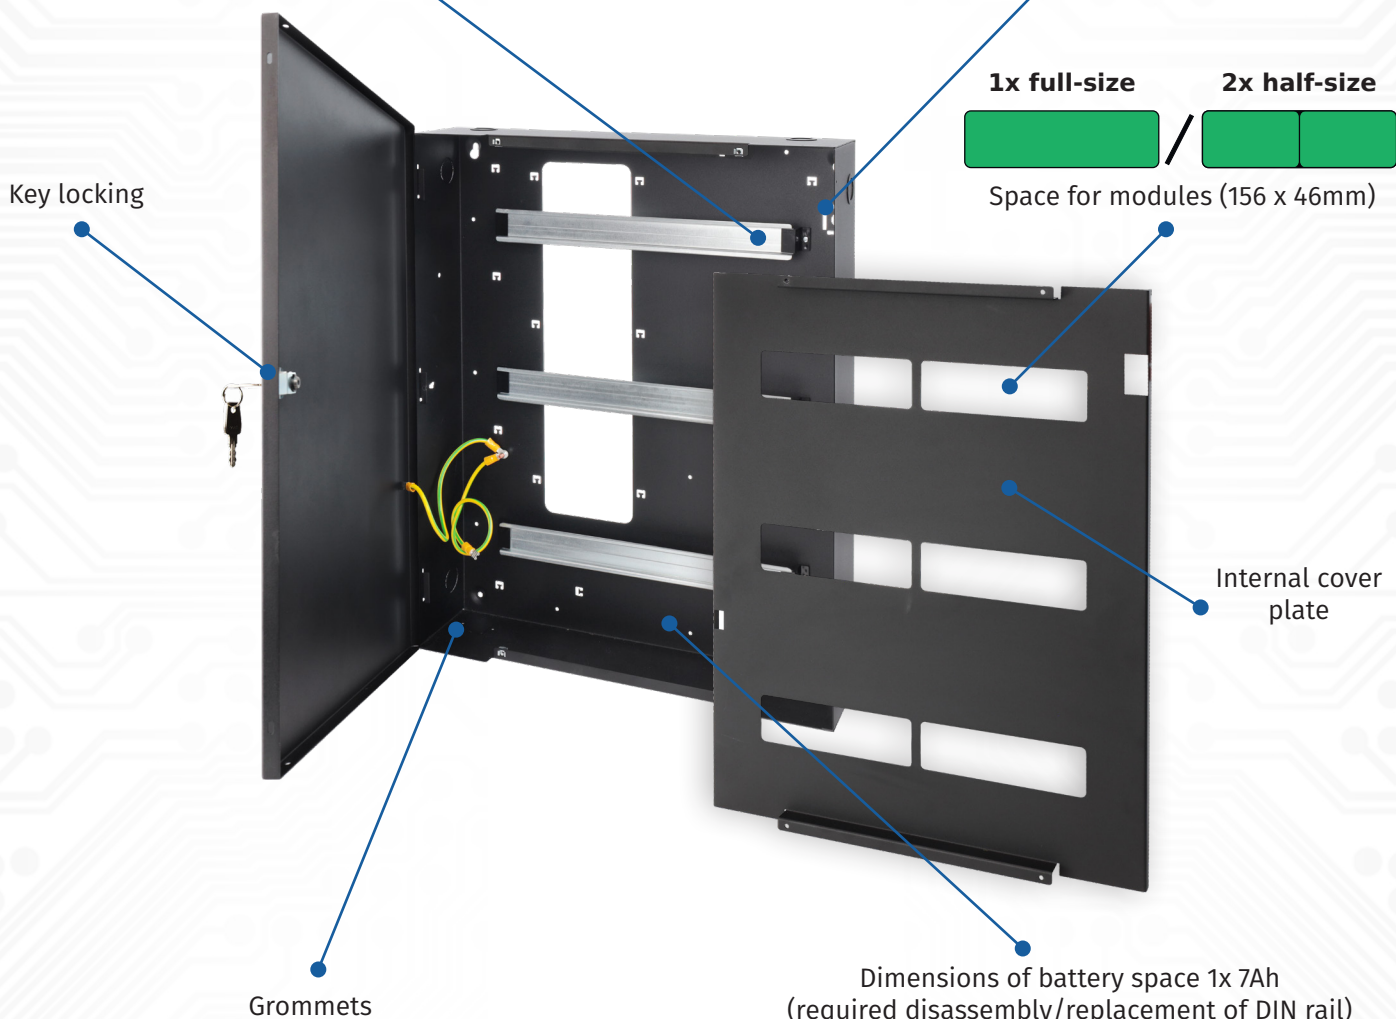

# ACCESS CONTROL ENCLOSURES DEDICATED TO DIN RAIL MODULES

DIN rails with a spacing of 27 mm

Tamper opening and detachment from the wall

Code	Number of modules full-size (156×45 mm)	Number of DIN rails	Fitting battery (required disassembly/replacement of DIN rail)	Dimensions W×H×D+D <sub>1</sub>	Additional equipment
AWO549P	2,5	1 × 225 mm + 1 × 150 mm	1 × 7Ah (DIN removal)	268 × 372 × 99 + 3	—
AWO584P	4	2 × 317 mm	1 × 7Ah (DIN replacement)	434 × 372 × 99 + 3	DIN rail 150 mm + 2 brackets
AWO585P	6	3 × 317 mm		434 × 541 × 99 + 3	
AWO557P	8	4 × 317 mm	1 × 7Ah (DIN removal)	434 × 712 × 99 + 3	