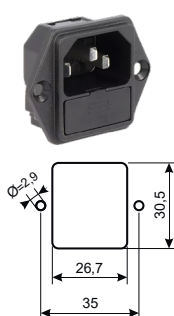

# ACCESS CONTROL ENCLOSURES DEDICATED TO DIN RAIL MODULES

DIN rails with a spacing of 27 mm

Tamper opening and detachment from the wall

Code	Number of modules full-size (156×45 mm)	Number of DIN rails	Fitting battery (required disassembly/replacement of DIN rail)	Dimensions W×H×D+D <sub>1</sub>	Additional equipment
AWO549P	2,5	1 × 225 mm + 1 × 150 mm	1 × 7Ah (DIN removal)	268 × 372 × 99 + 3	—
AWO584P	4	2 × 317 mm	1 × 7Ah (DIN replacement)	434 × 372 × 99 + 3	DIN rail 150 mm + 2 brackets
AWO585P	6	3 × 317 mm		434 × 541 × 99 + 3	
AWO557P	8	4 × 317 mm	1 × 7Ah (DIN removal)	434 × 712 × 99 + 3	