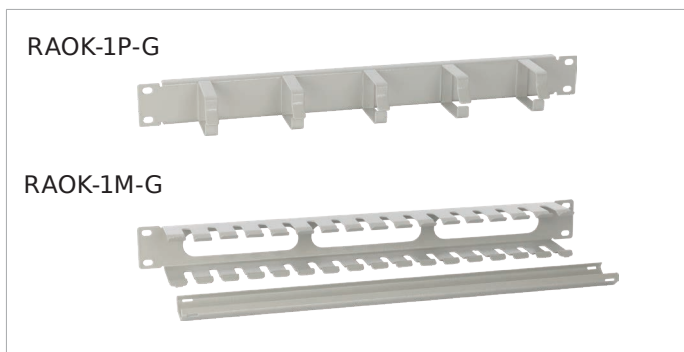

RK...-G series (600x400)
vandal-resistant (welded)

Code	Height	Dimensions
RK464-G	4U	600x280x400
RK664-G	6U	600x368x400
RK964-G	9U	600x501x400
RK1264-G	12U	600x635x400
RK1564-G	15U	600x769x400

DEDICATED ACCESSORIES FOR RACK CABINETS IN GRAY

Shelves

Blanking panels

Management panels

Brush grommet

Locks

Wheels - for RWA...-G series cabinets (600×450/600×600)

Use RACK configurator CONFI-RACK[®]

RACK cabinets: