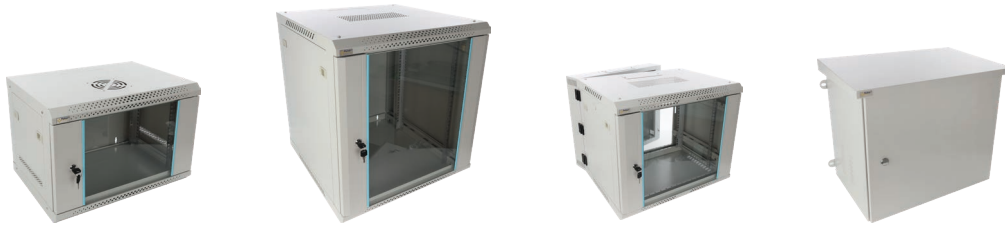

HANGING RACK CABINETS – GRAY

4U / 6U / 9U / 12U / 15U / 18U

Available series:

- RWA...-G – fully assembled (12 models)
- RW...-G – ready to assemble (3 models)
- RWDA...-G – two-section, fully assembled (6 models)
- RK...-G – vandal-resistant, welded (5 models)

ADDITIONAL MATERIALS:

360° product images

Files for designers

RWA...-G series (540x400)
ready-to-assemble

Code	Height	Dimensions
RWA454-G	4U	540x280x400
RWA654-G	6U	540x368x400
RWA954-G	9U	540x501x400

RW...-G series (540x400)
(assembled RWA...-G Series)

Code	Height	Dimensions
RW454-G	4U	540x280x400
RW654-G	6U	540x368x400
RW954-G	9U	540x501x400

RWA...-G series (600x450/600x600)
ready-to-assemble

Code	Height	Dimensions
RWA1264-G	12U	600x635x450
RWA1564-G	15U	600x769x450
RWA1864-G	18U	600x901x450
RWA466-G	4U	600x280x600
RWA666-G	6U	600x368x600
RWA966-G	9U	600x501x600
RWA1266-G	12U	600x635x600
RWA1566-G	15U	600x769x600
RWA1866-G	18U	600x901x600