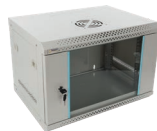

RWA...-G series (540x400)
ready-to-assemble

Code	Height	Dimensions
RWA454-G	4U	540x280x400
RWA654-G	6U	540x368x400
RWA954-G	9U	540x501x400

RW...-G series (540x400)
(assembled RWA...-G Series)

Code	Height	Dimensions
RW454-G	4U	540x280x400
RW654-G	6U	540x368x400
RW954-G	9U	540x501x400