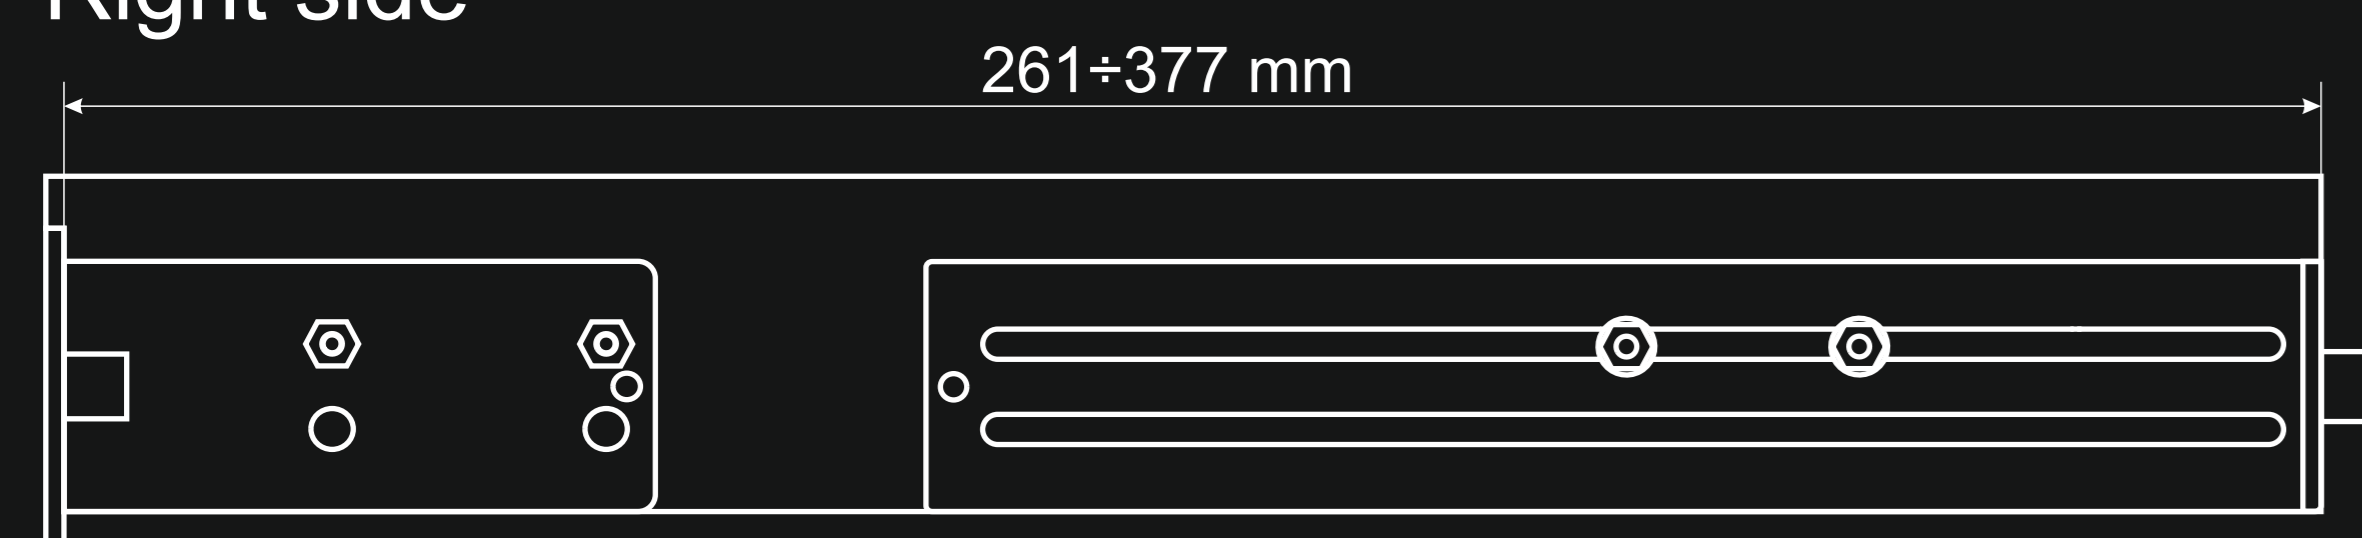

ARAS450N v1.0

Szyny do obudów ARAD do szaf RACK 19" o głębokości 450mm

ARAD rails dedicated for RACK 19" cabinets – 450mm depth

Bottom

Right side

Front

Left side

Back