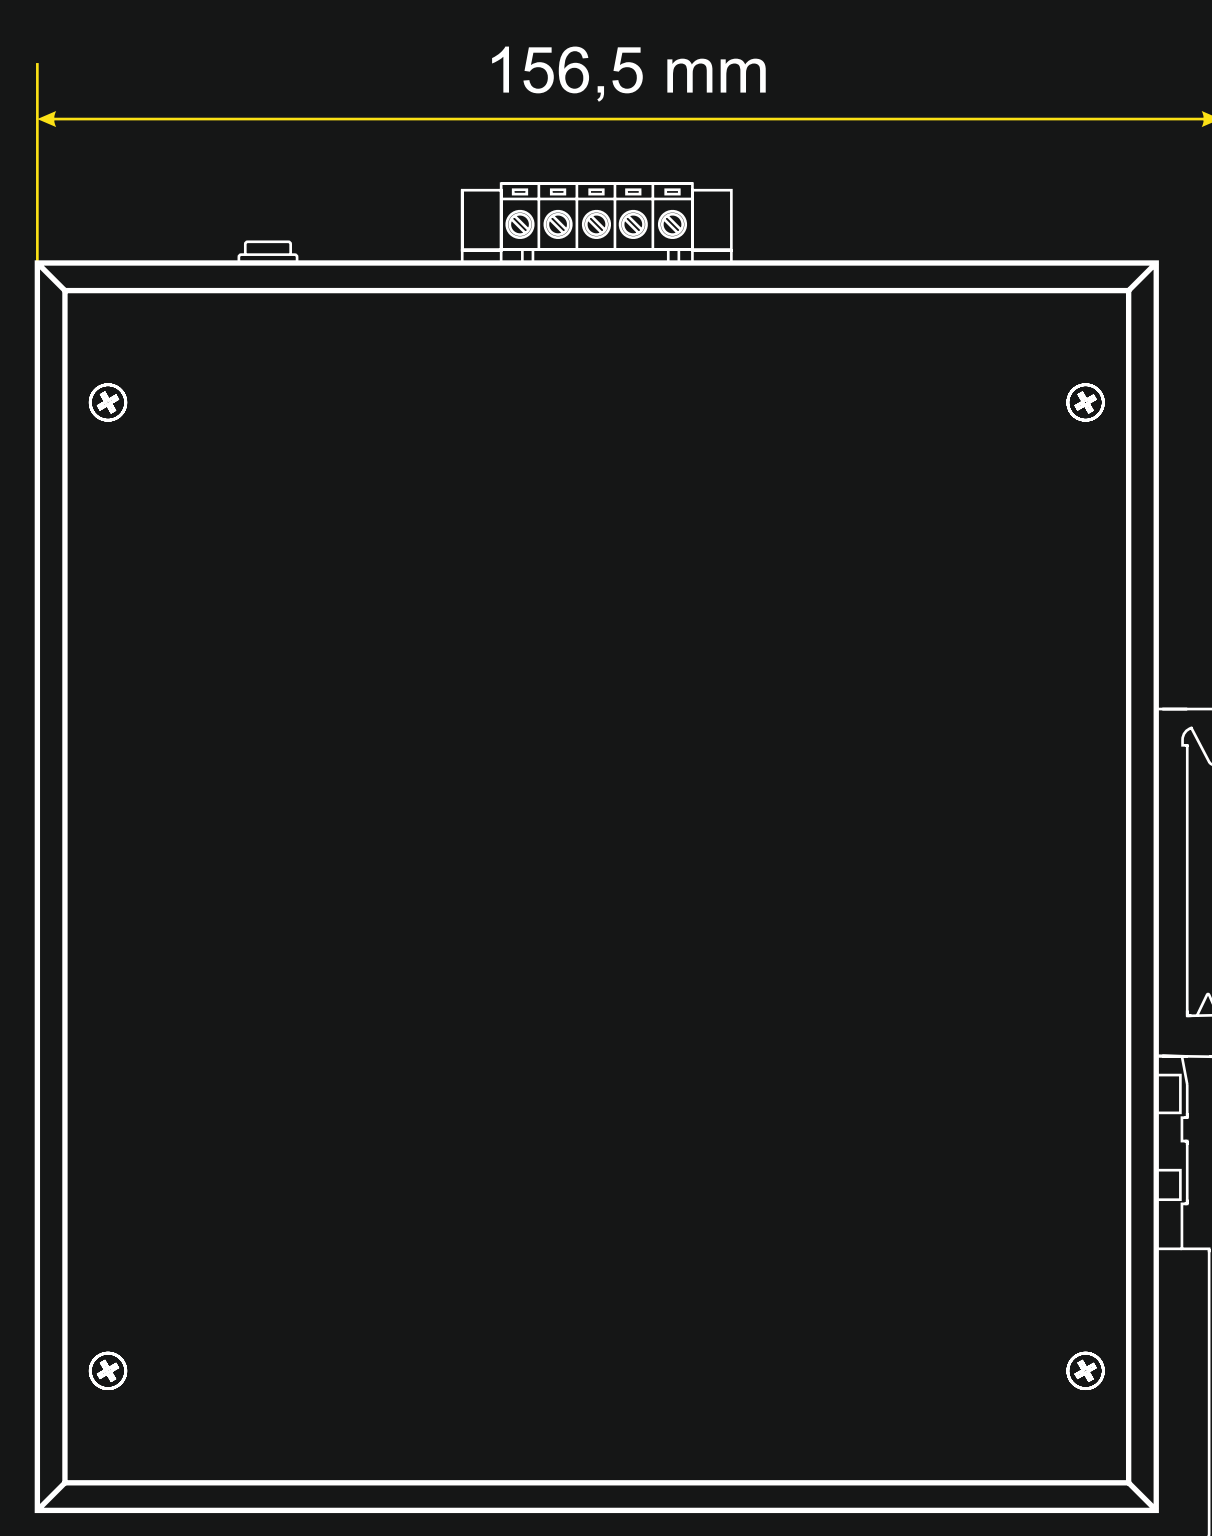

ISFG108 v1.0

Switch przemysłowy PoE ISFG108 (8xPoE, 2xSFP, 2xRJ45)
ISFG108 industrial PoE Switch (8xPoE, 2xSFP, 2xRJ45)

Bottom

Right side

Front

Left side

Back

Top