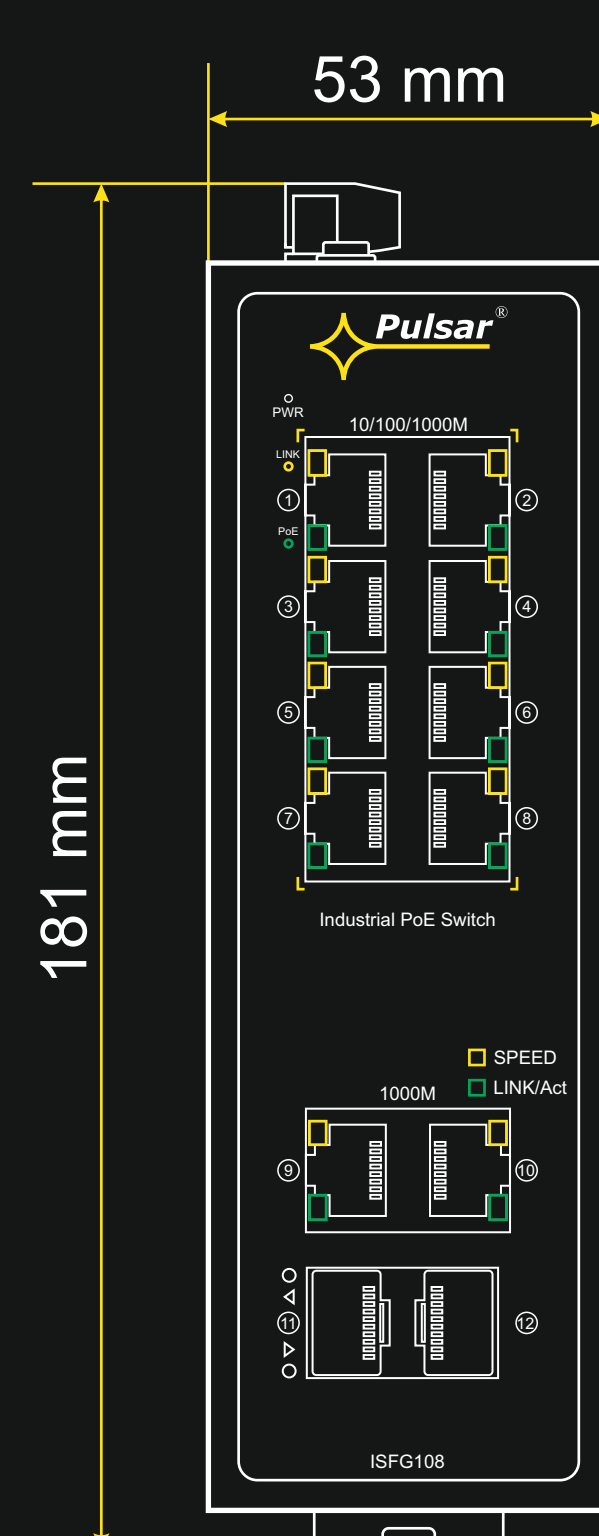

ISFG108 v1.0

Switch przemysłowy PoE ISFG108 (8xPoE, 2xSFP, 2xRJ45)
ISFG108 industrial PoE Switch (8xPoE, 2xSFP, 2xRJ45)

Bottom

Right side

Front

Left side

Back

Top