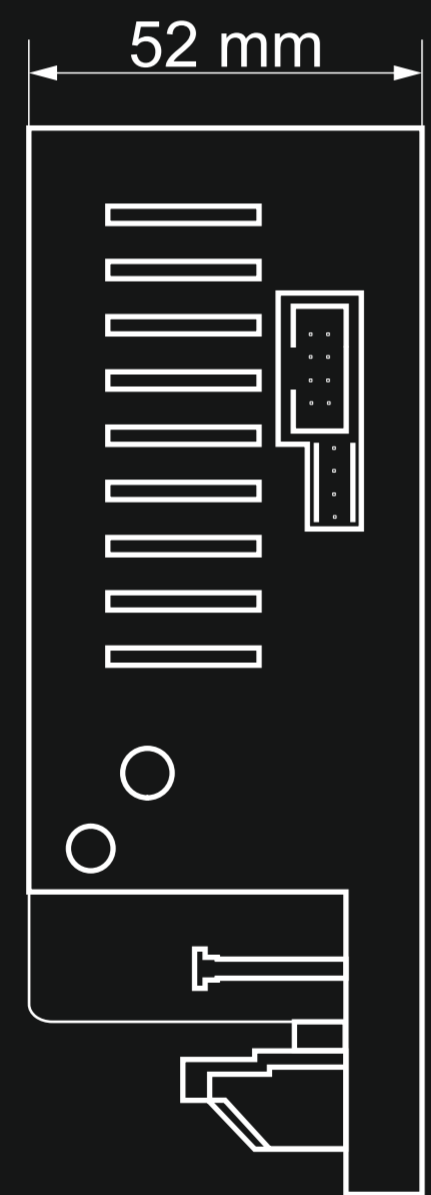

PSG3-12V10A-E v1.0

PSG3 13,8V/10A/65Ah zasilacz buforowy impulsowy do zabudowy Grade 3

PSG3 13,8V/10A/65Ah enclosed switch mode power supply unit with battery backup Grade 3

Bottom

Right side

Front

Left side

Back

Top