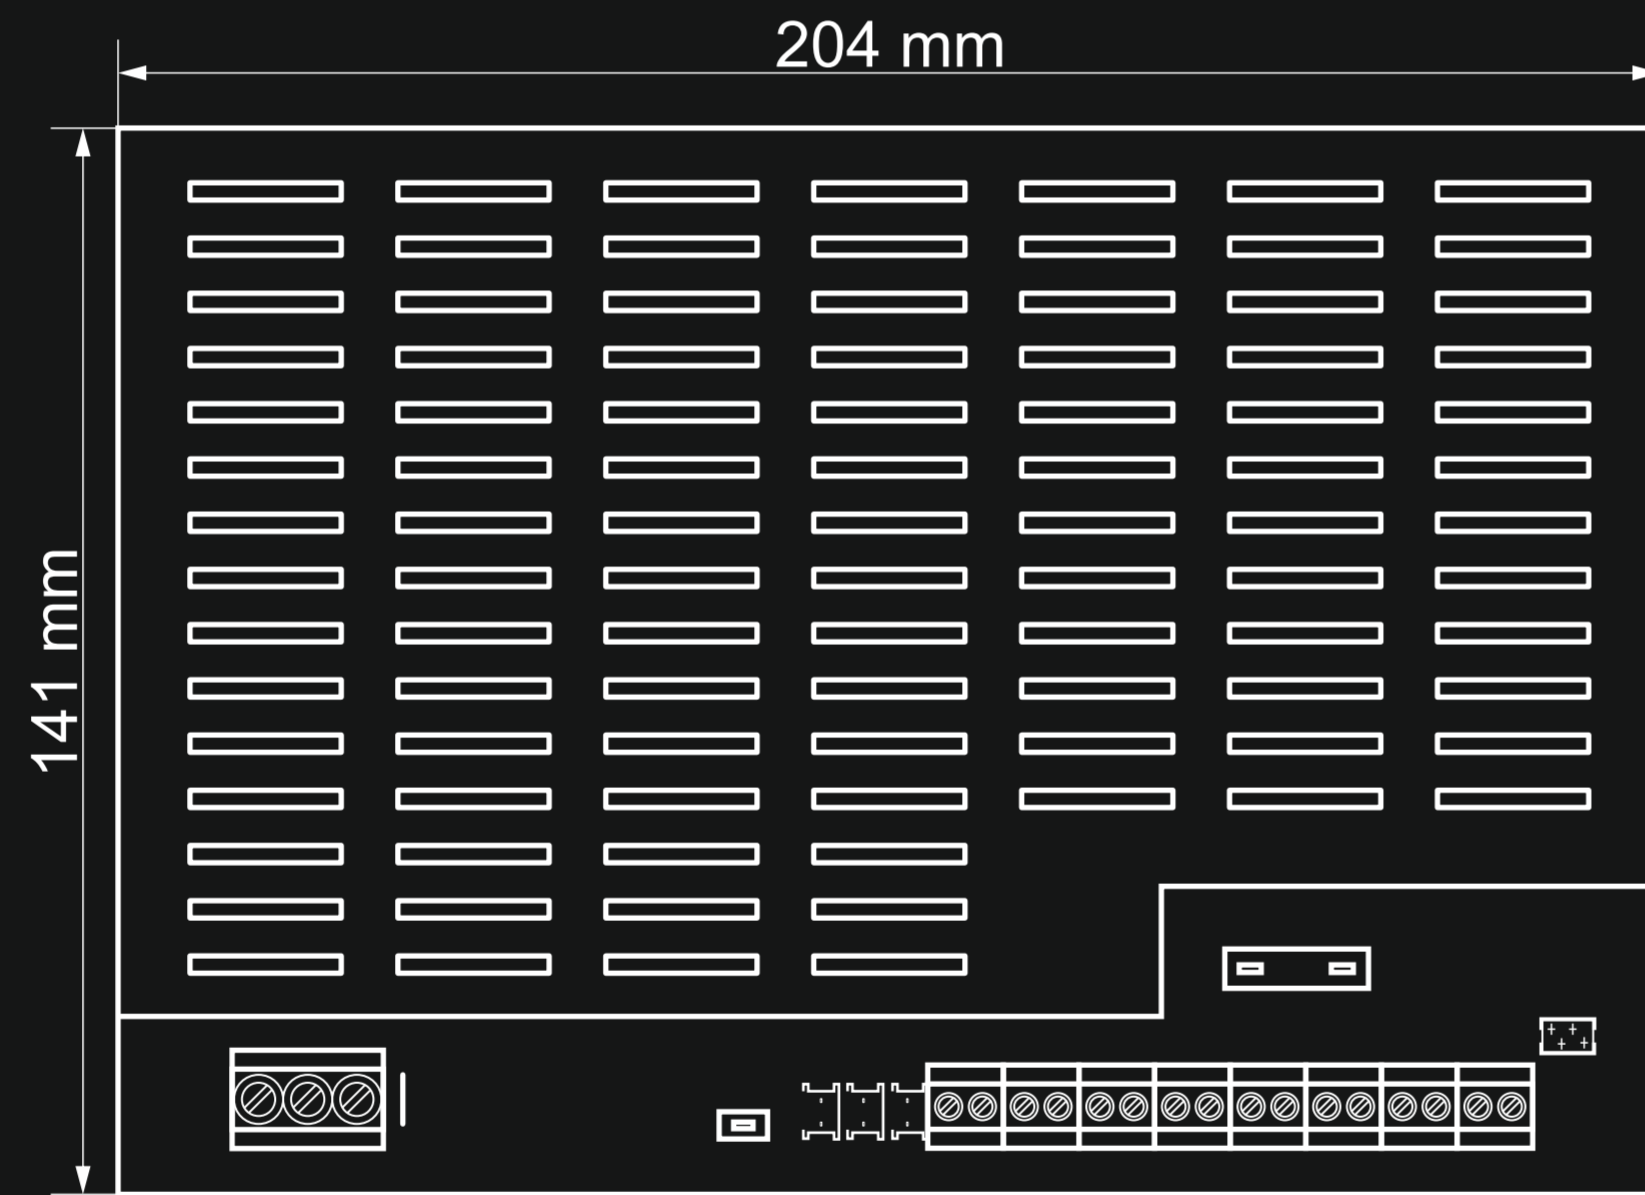

PSG3-12V10A-E v1.0

PSG3 13,8V/10A/65Ah zasilacz buforowy impulsowy do zabudowy Grade 3

PSG3 13,8V/10A/65Ah enclosed switch mode power supply unit with battery backup Grade 3

Bottom

Right side

Front

Left side

Back

Top