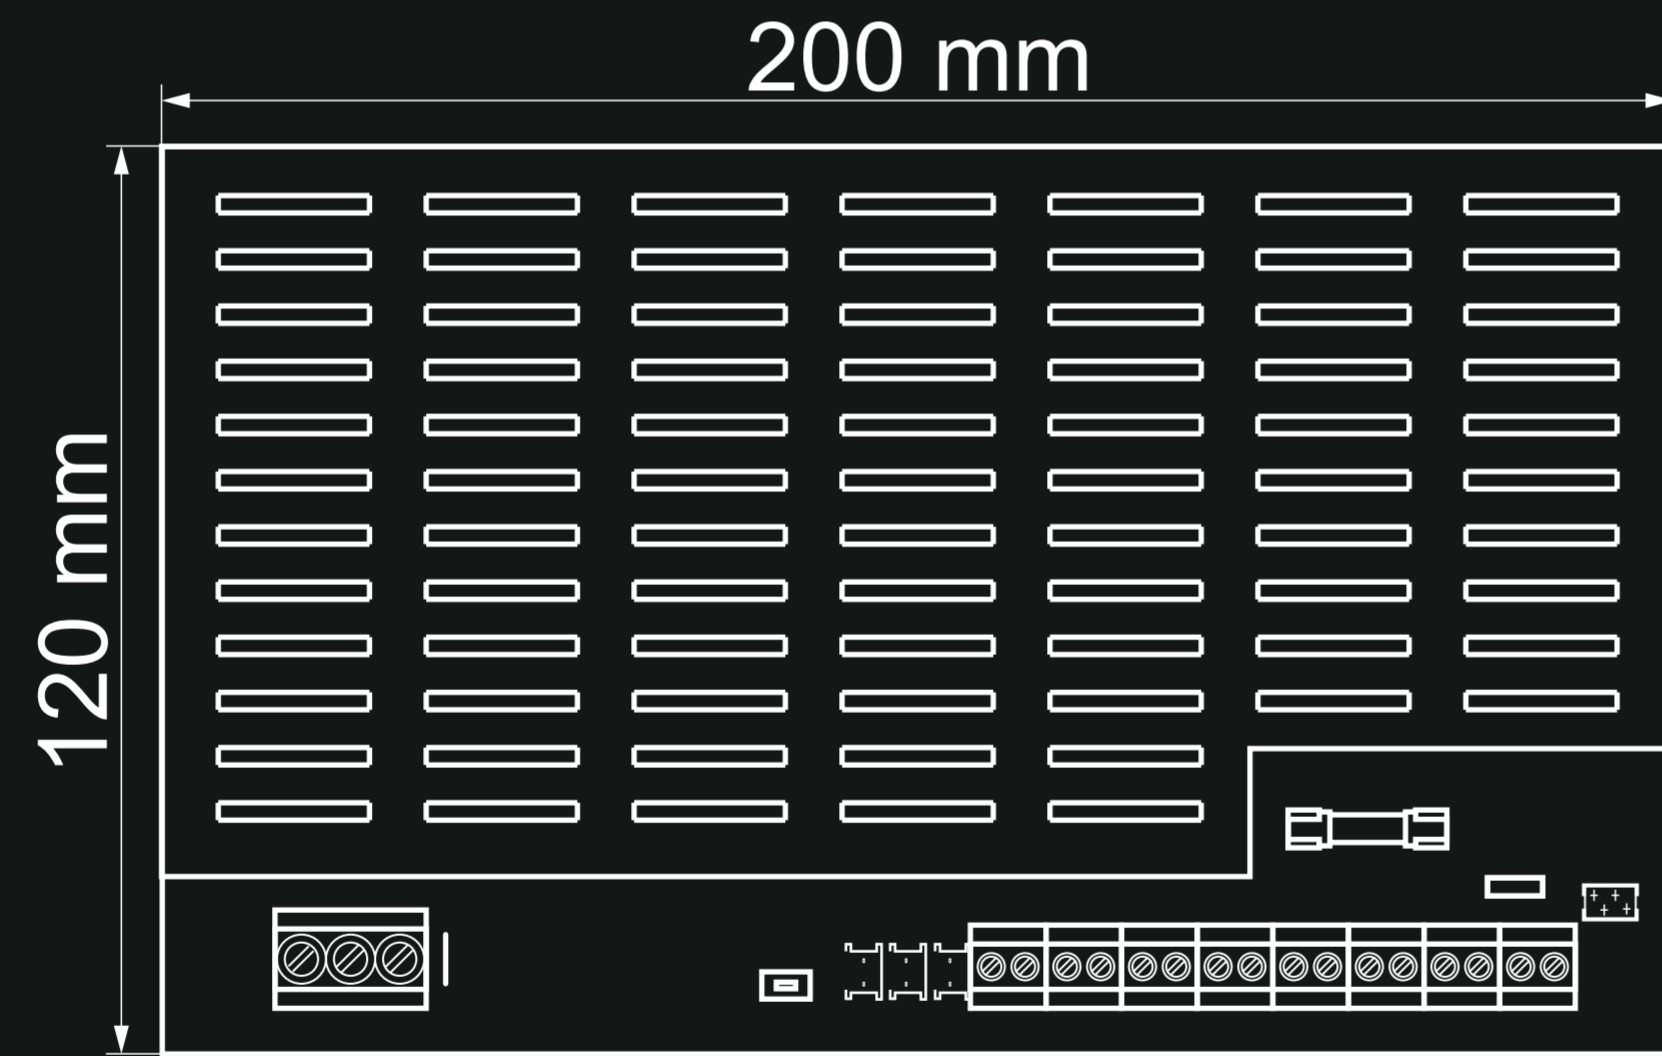

PSG3-12V3A-C v1.0

PSG3 13,8V/3A/17Ah zasilacz buforowy impulsowy do zabudowy Grade 3

PSG3 13,8V/3A/17Ah enclosed switch mode power supply unit with battery backup Grade 3

Bottom

Right side

Front

Left side

Back