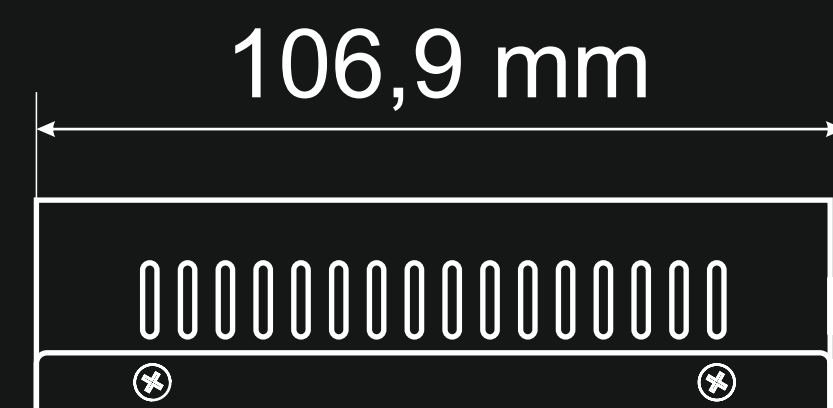

S108-90W v1.1

Switch PoE 10-portowy S108-90W do 8 kamer IP
S108-90W 10-port PoE switch for 8 IP cameras

Bottom

Right side

Front

Left side

Back

Top