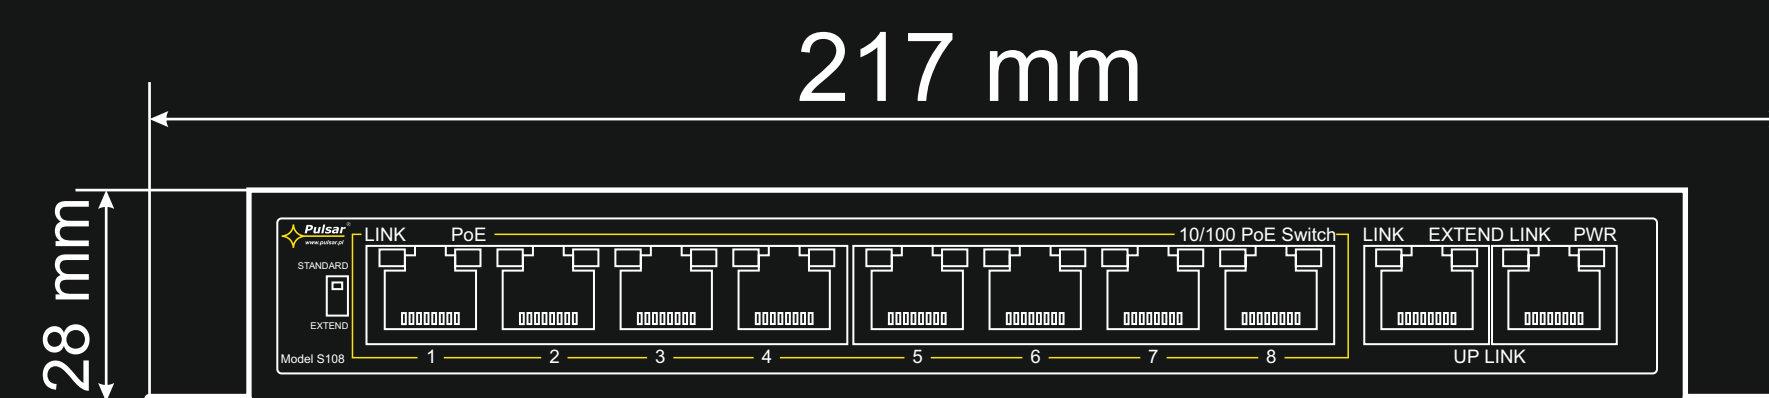

S108-90W v1.1

Switch PoE 10-portowy S108-90W do 8 kamer IP
S108-90W 10-port PoE switch for 8 IP cameras

Bottom

Right side

Front

Left side

Back

Top