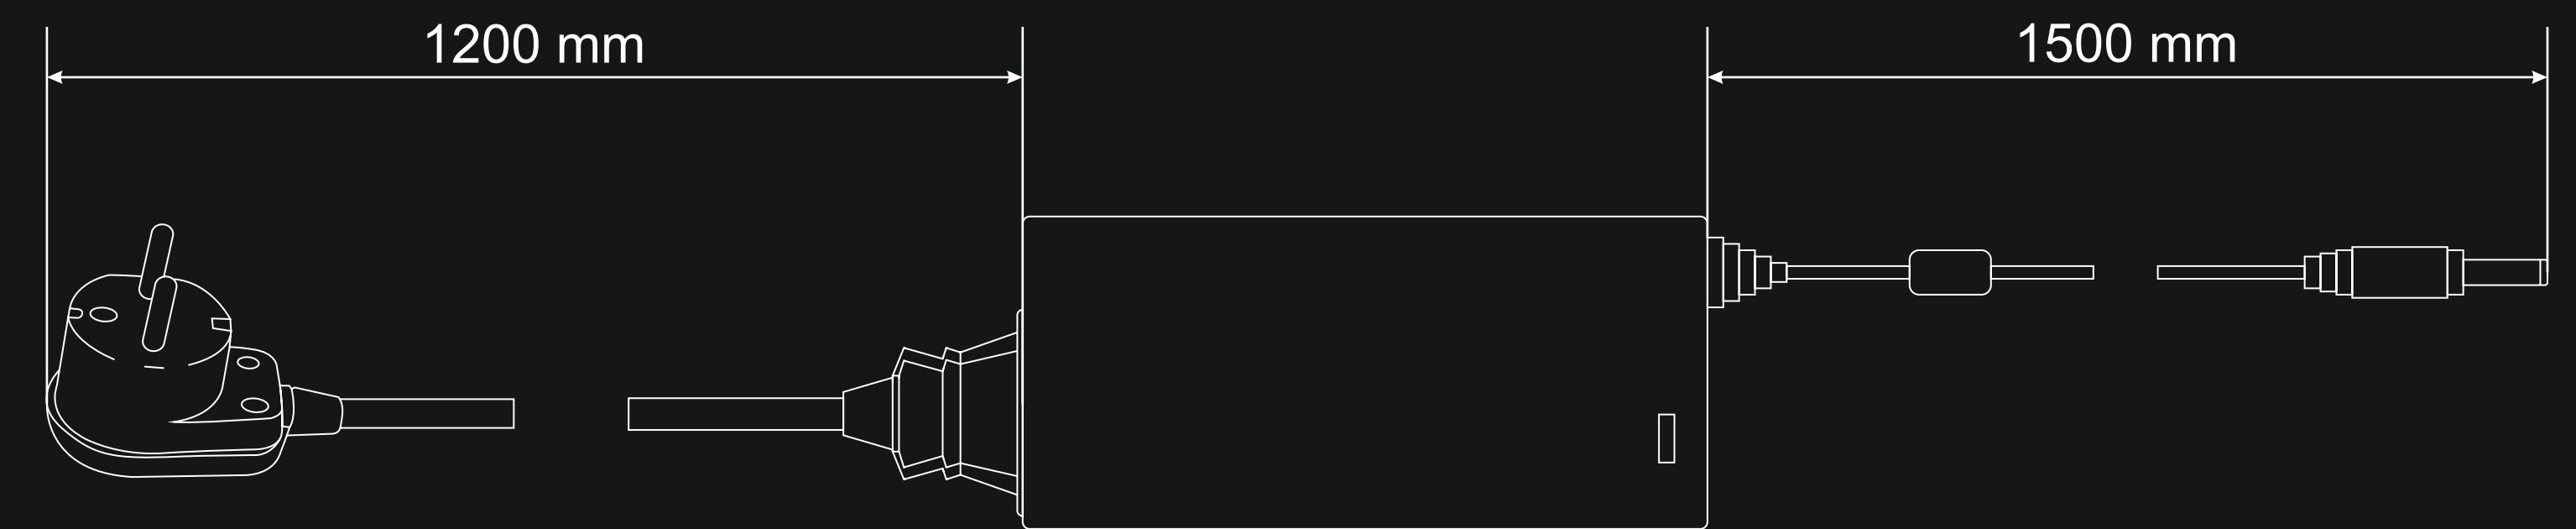

S108-90W v1.1

Switch PoE 10-portowy S108-90W do 8 kamer IP
S108-90W 10-port PoE switch for 8 IP cameras

Bottom

Right side

Front

Left side

Back

Top