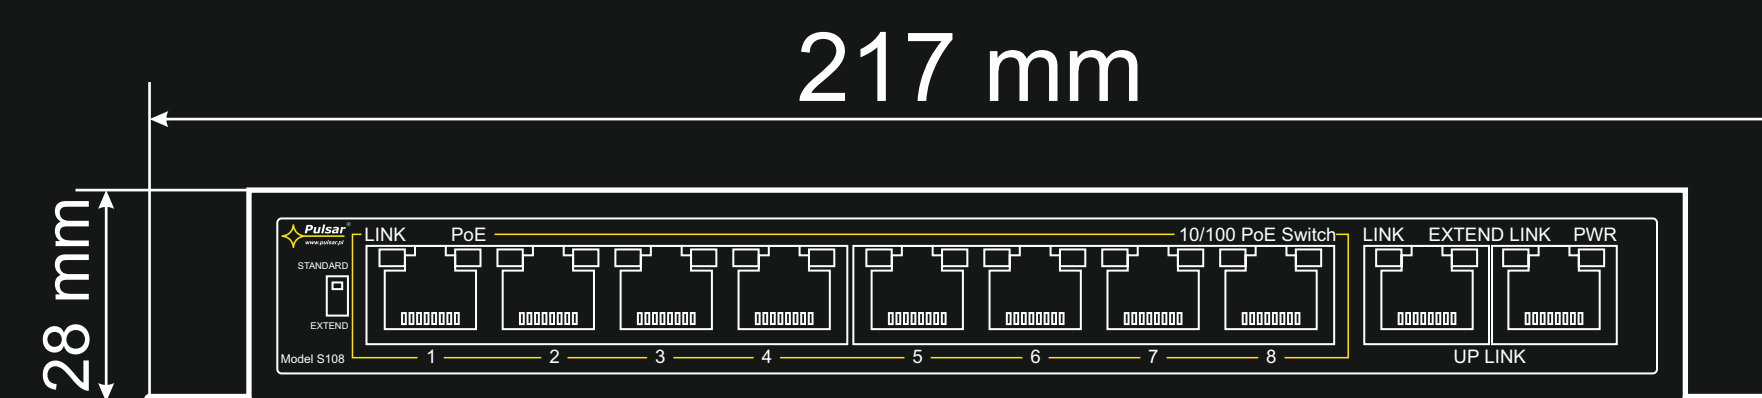

S108 v1.4

Switch PoE 10-portowy S108 do 8 kamer IP
S108 10-port PoE switch for 8 IP cameras

Bottom

Right side

Front

Left side

Back

Top