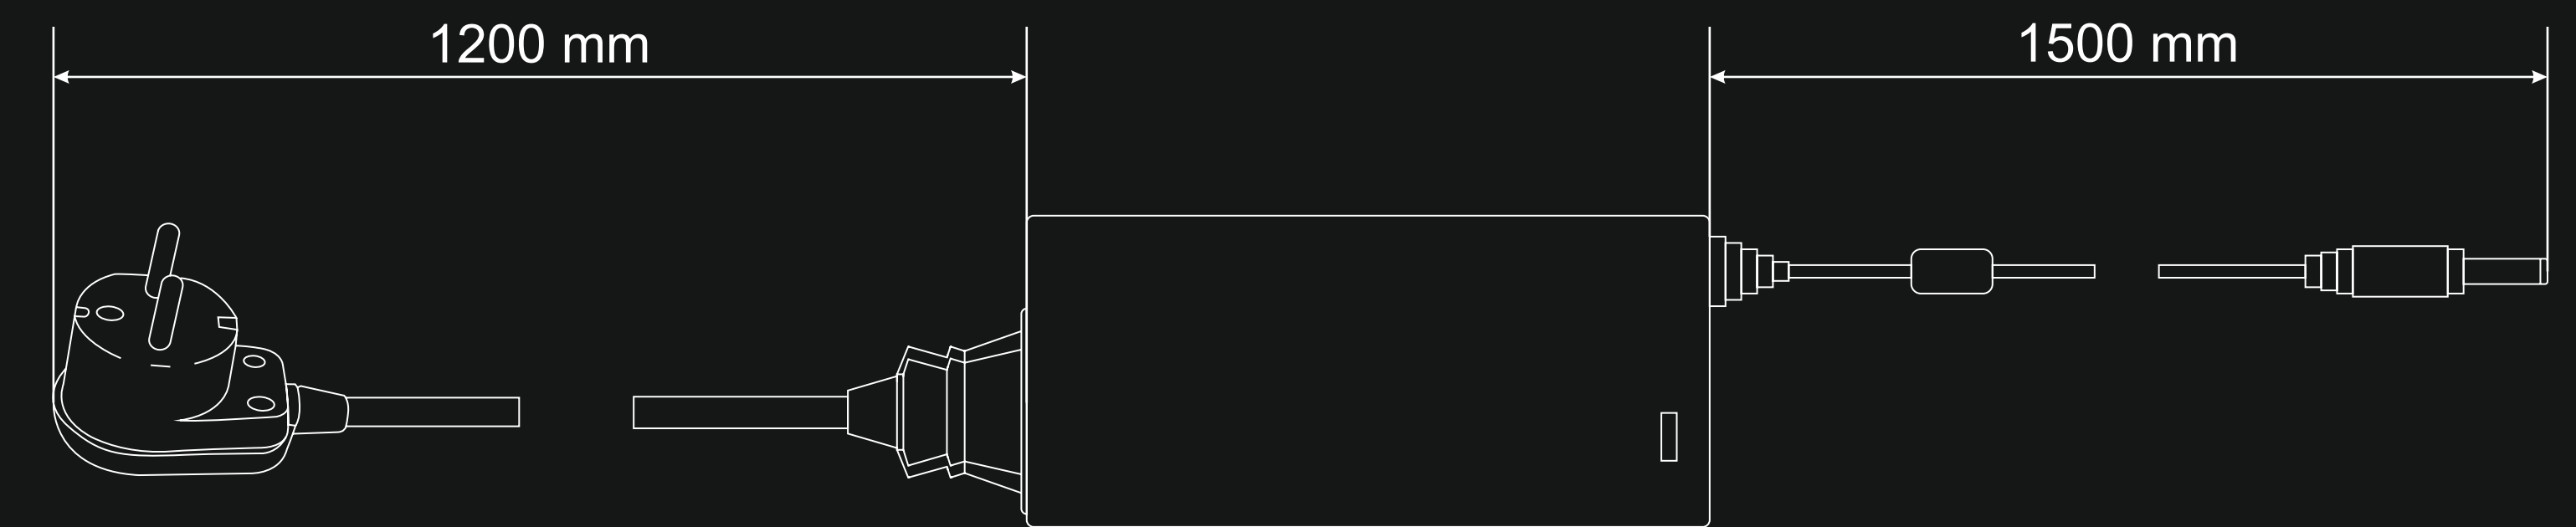

S108 v1.4

Switch PoE 10-portowy S108 do 8 kamer IP
S108 10-port PoE switch for 8 IP cameras

Bottom

Right side

Front

Left side

Back

Top