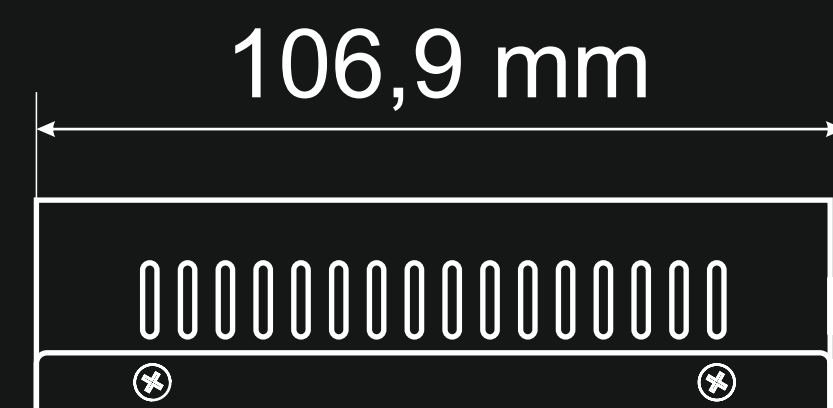

S108 v1.4

Switch PoE 10-portowy S108 do 8 kamer IP
S108 10-port PoE switch for 8 IP cameras

Bottom

Right side

Front

Left side

Back

Top