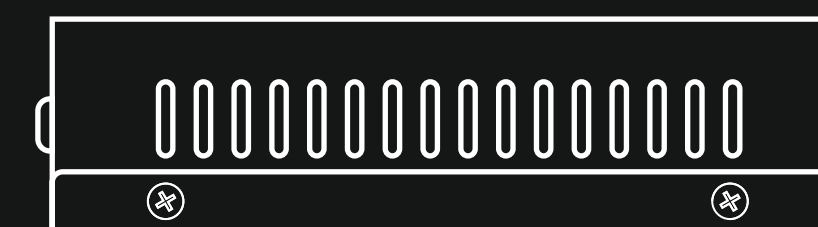

S108WP v1.0

Switch PoE10-portowy S108WP bez zasilacza do 8 kamer IP

S108WP 10-port PoE switch for 8 IP cameras without power supply

Bottom

Right side

Front

Left side

Back