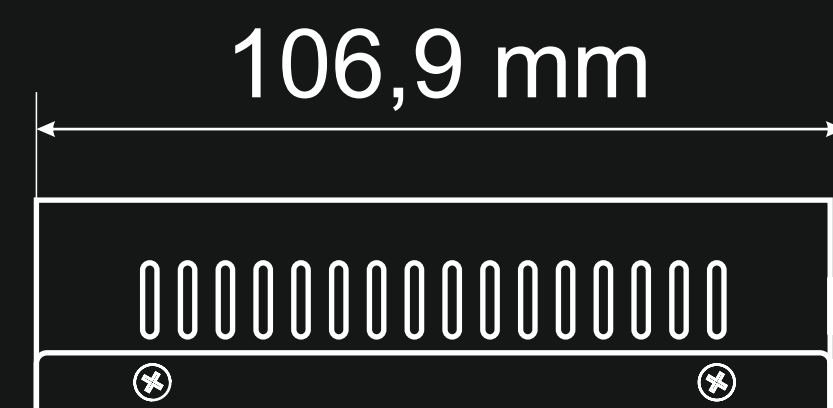

S108WP v1.0

Switch PoE10-portowy S108WP bez zasilacza do 8 kamer IP

S108WP 10-port PoE switch for 8 IP cameras without power supply

Bottom

Right side

Front

Left side

Back

Top