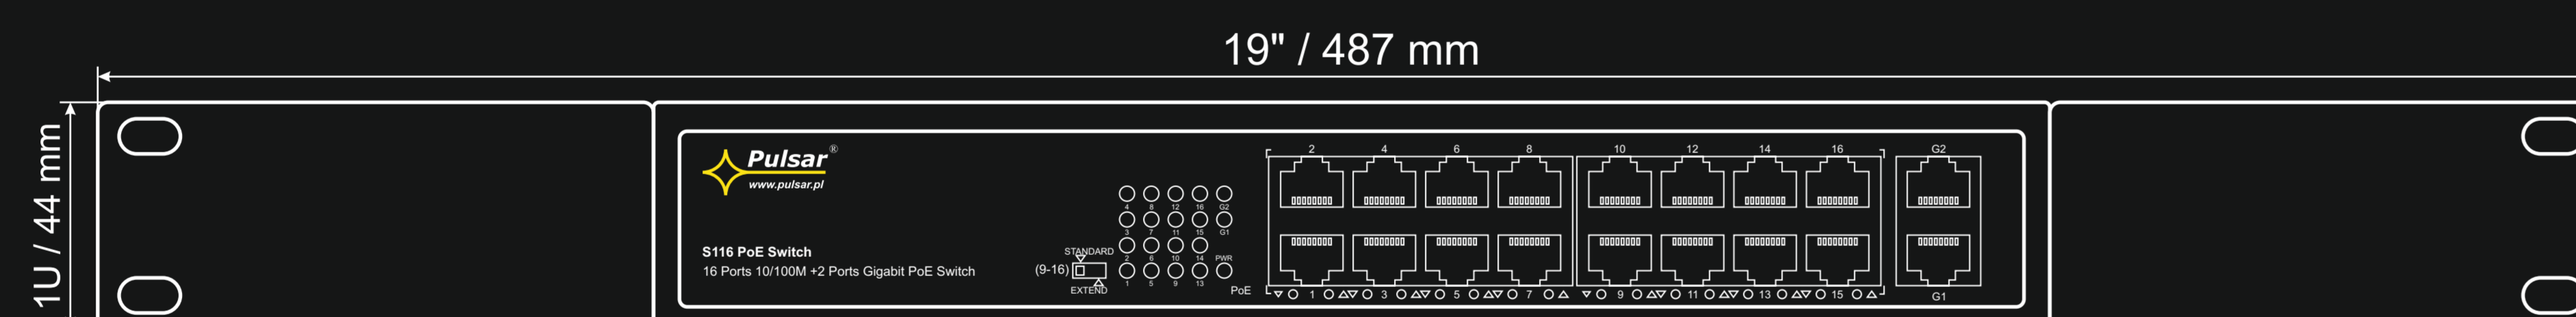

S116WP v1.0

Switch PoE 16-portowy S116WP bez zasilacza do 16 kamer IP

S116WP 16-port PoE switch for 16 IP cameras without power supply

Bottom

Top