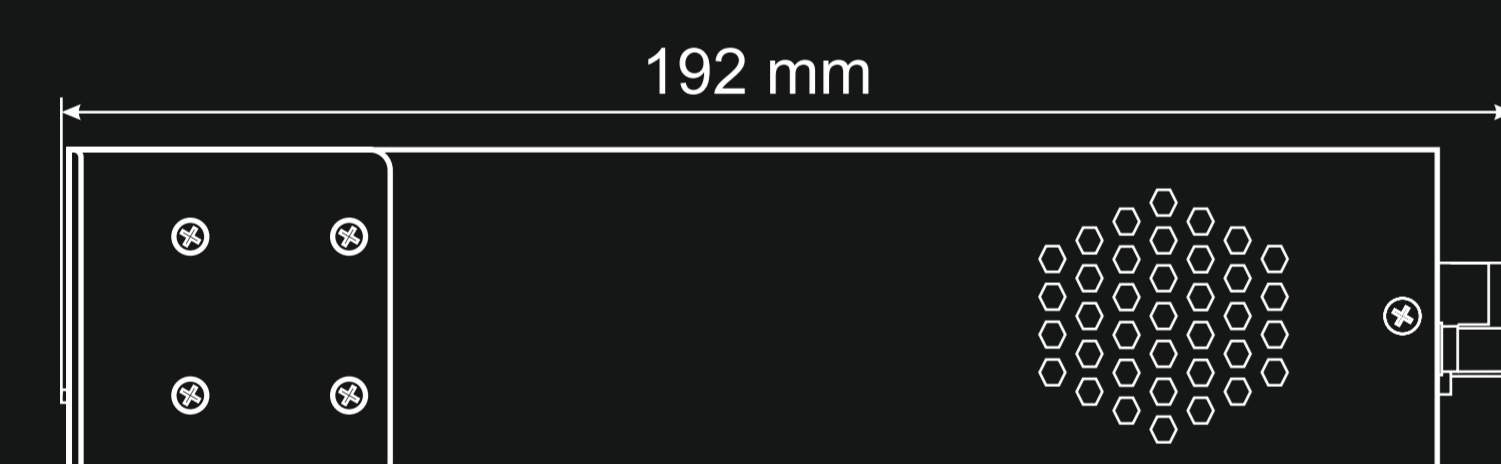

S116WP v1.0

Switch PoE 16-portowy S116WP bez zasilacza do 16 kamer IP

S116WP 16-port PoE switch for 16 IP cameras without power supply

Bottom

Top