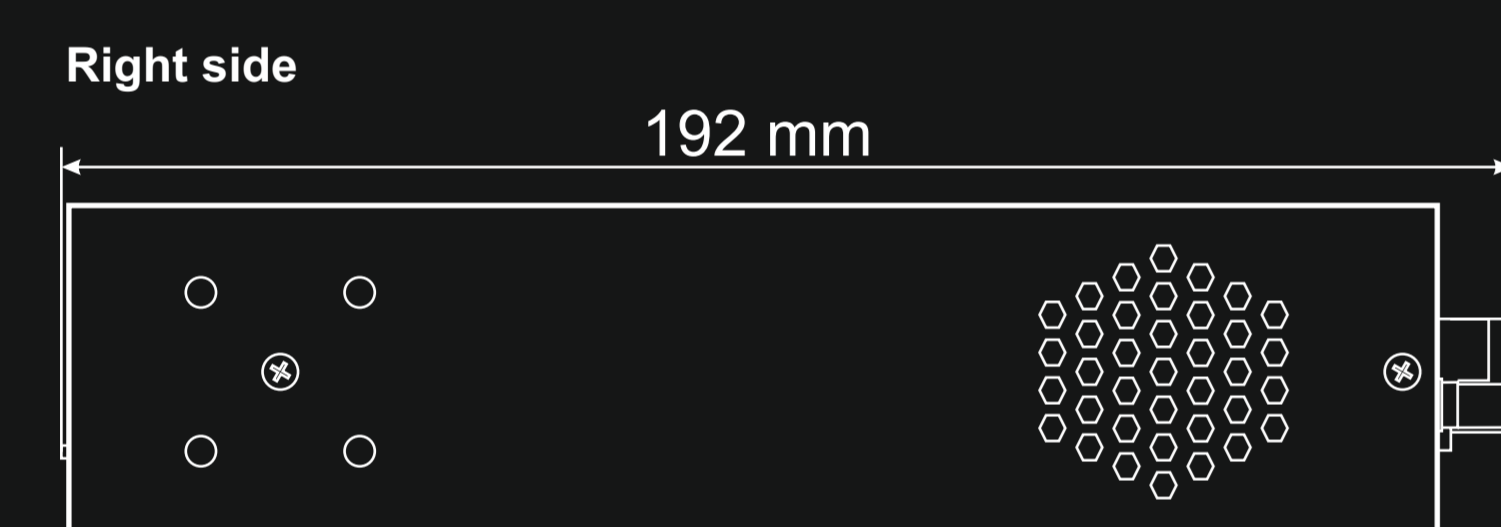

S116WP v1.0

Switch PoE 16-portowy S116WP bez zasilacza do 16 kamer IP

S116WP 16-port PoE switch for 16 IP cameras without power supply

Bottom

Top