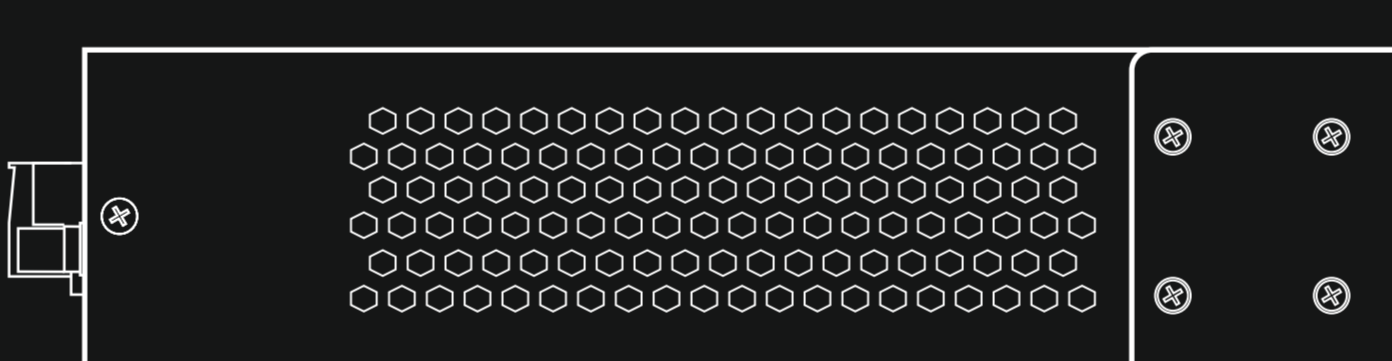

S116WP v1.0

Switch PoE 16-portowy S116WP bez zasilacza do 16 kamer IP

S116WP 16-port PoE switch for 16 IP cameras without power supply

Bottom

Top