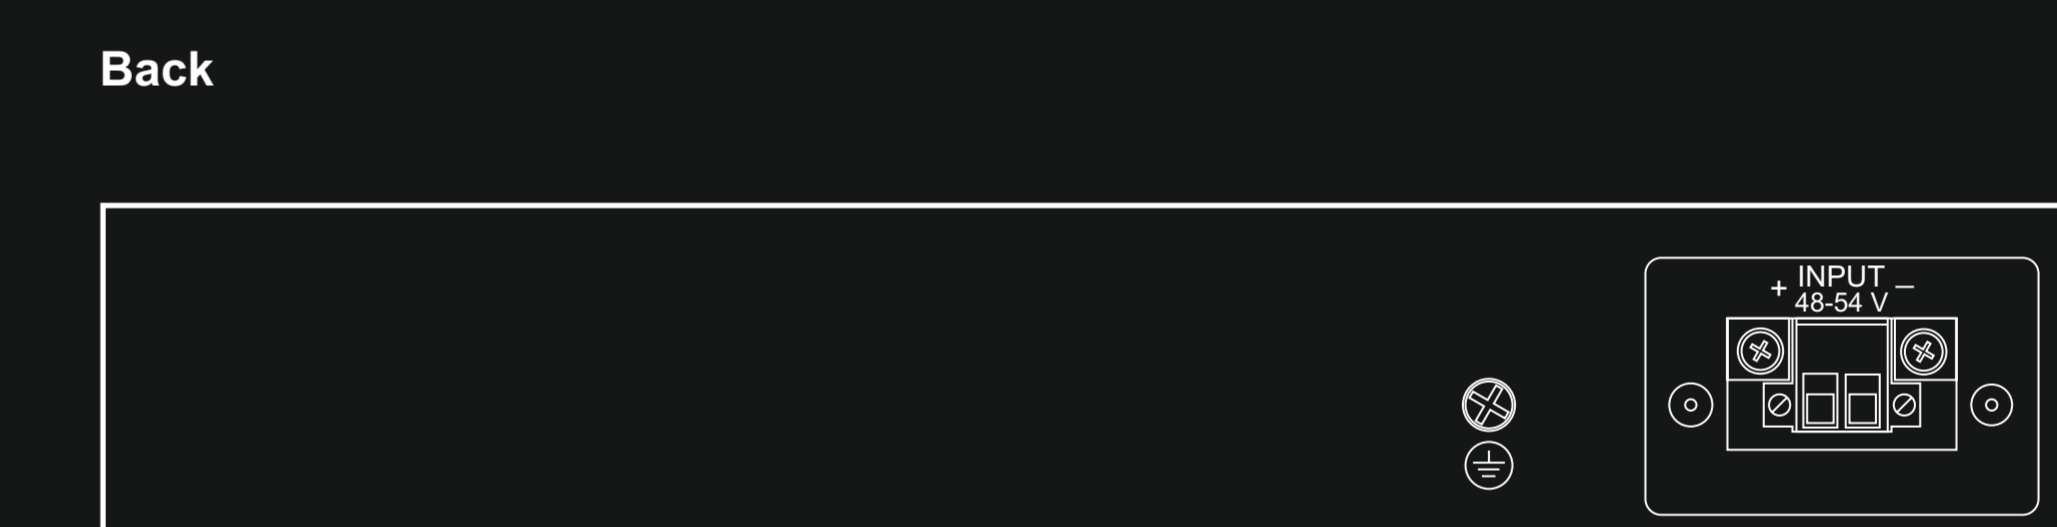

S116WP v1.0

Switch PoE 16-portowy S116WP bez zasilacza do 16 kamer IP

S116WP 16-port PoE switch for 16 IP cameras without power supply

Bottom

Top