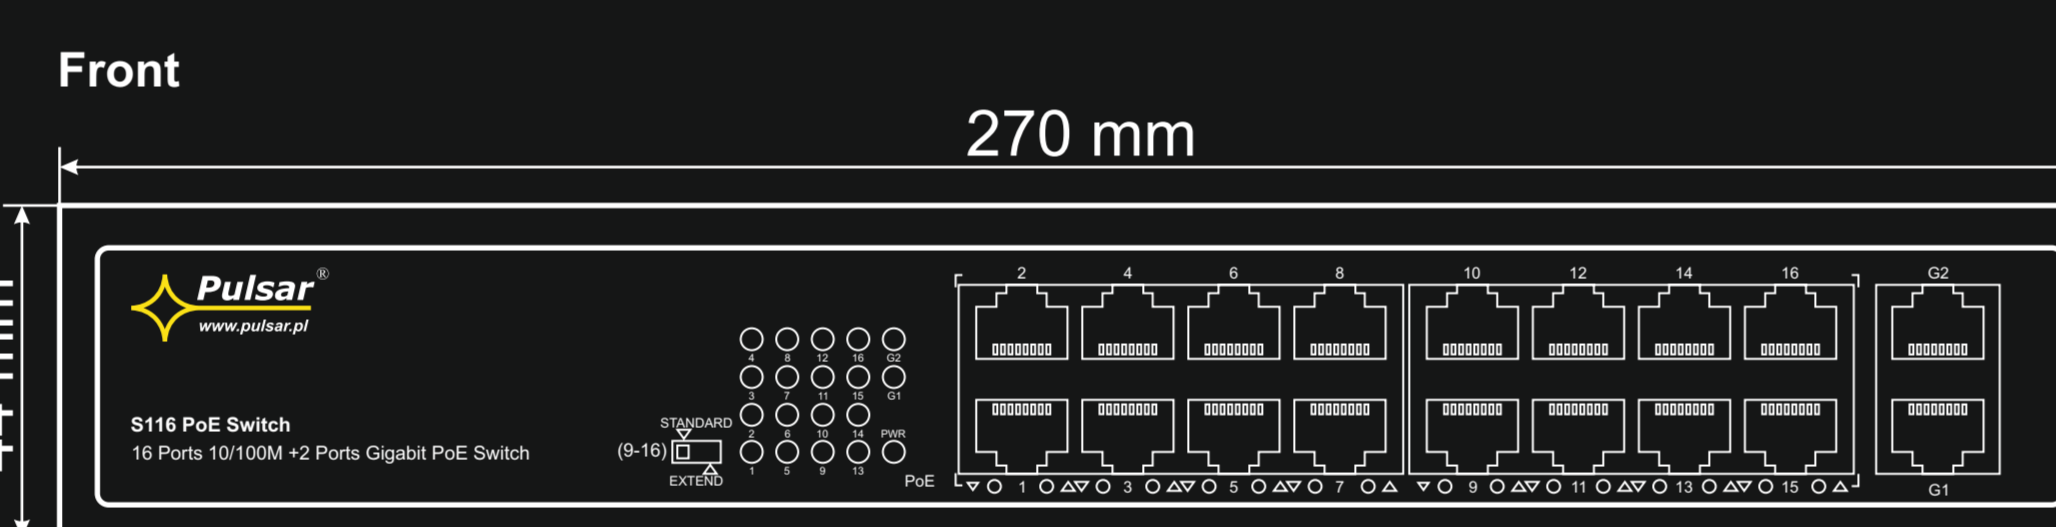

S116WP v1.0

Switch PoE 16-portowy S116WP bez zasilacza do 16 kamer IP

S116WP 16-port PoE switch for 16 IP cameras without power supply

Bottom

Top