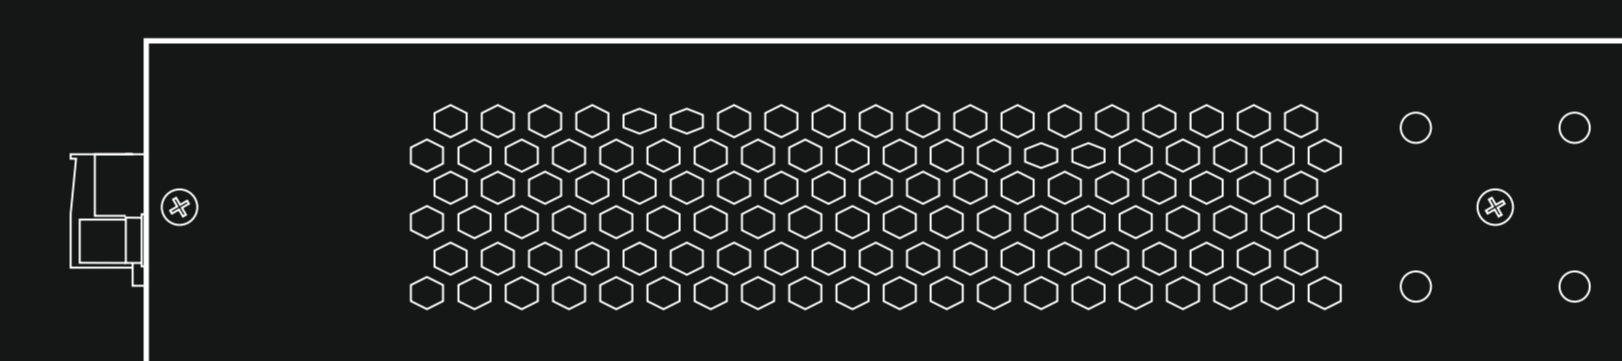

S124WP v1.0

Switch PoE 24-portowy S124WP bez zasilacza do 24 kamer IP

S124WP 24-port PoE switch for 24 IP cameras without power supply

Bottom

Right side

Front

Left side

Back