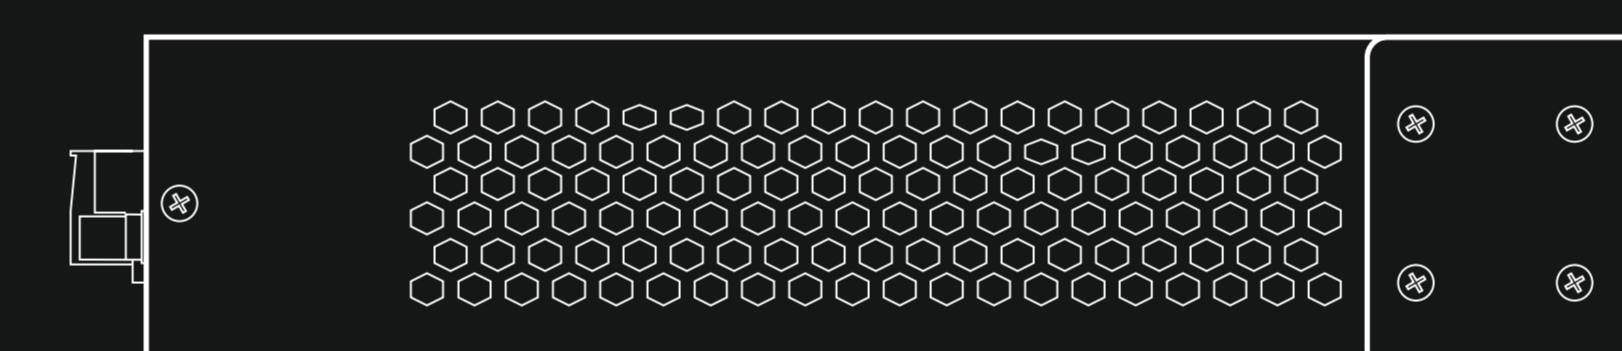

S124WP v1.0

Switch PoE 24-portowy S124WP bez zasilacza do 24 kamer IP

S124WP 24-port PoE switch for 24 IP cameras without power supply

Bottom

Right side

Front

Left side

Back