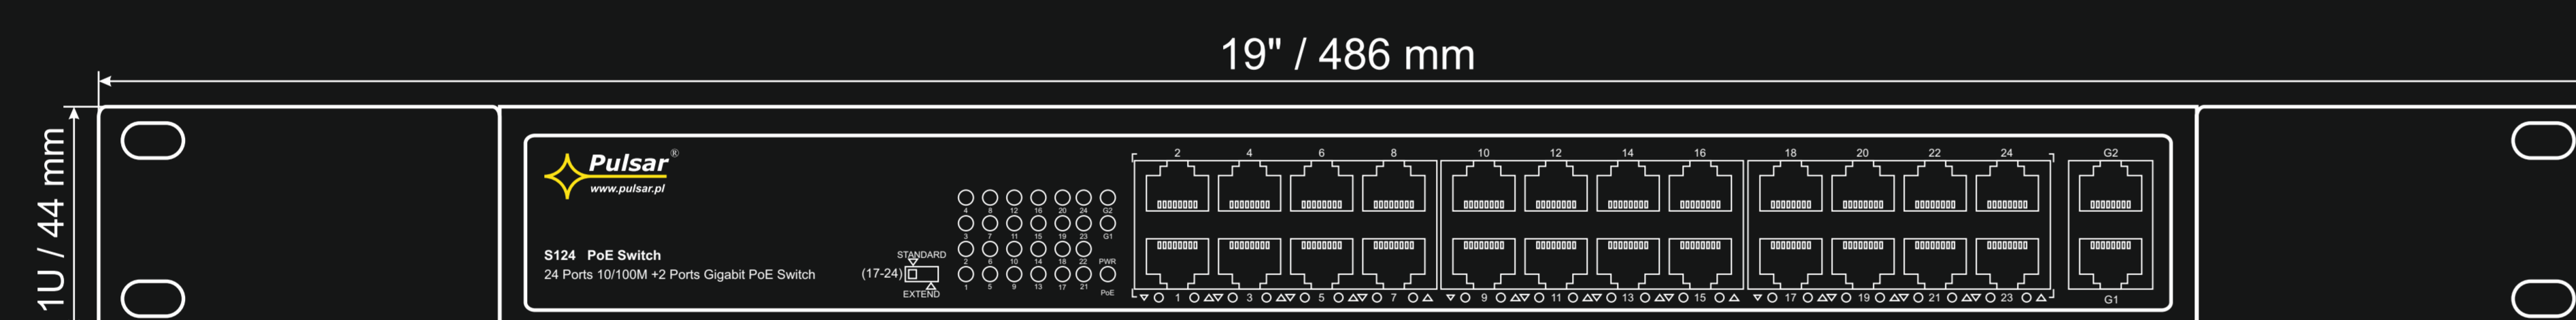

S124WP v1.0

Switch PoE 24-portowy S124WP bez zasilacza do 24 kamer IP

S124WP 24-port PoE switch for 24 IP cameras without power supply

Bottom

Right side

Front

Left side

Back