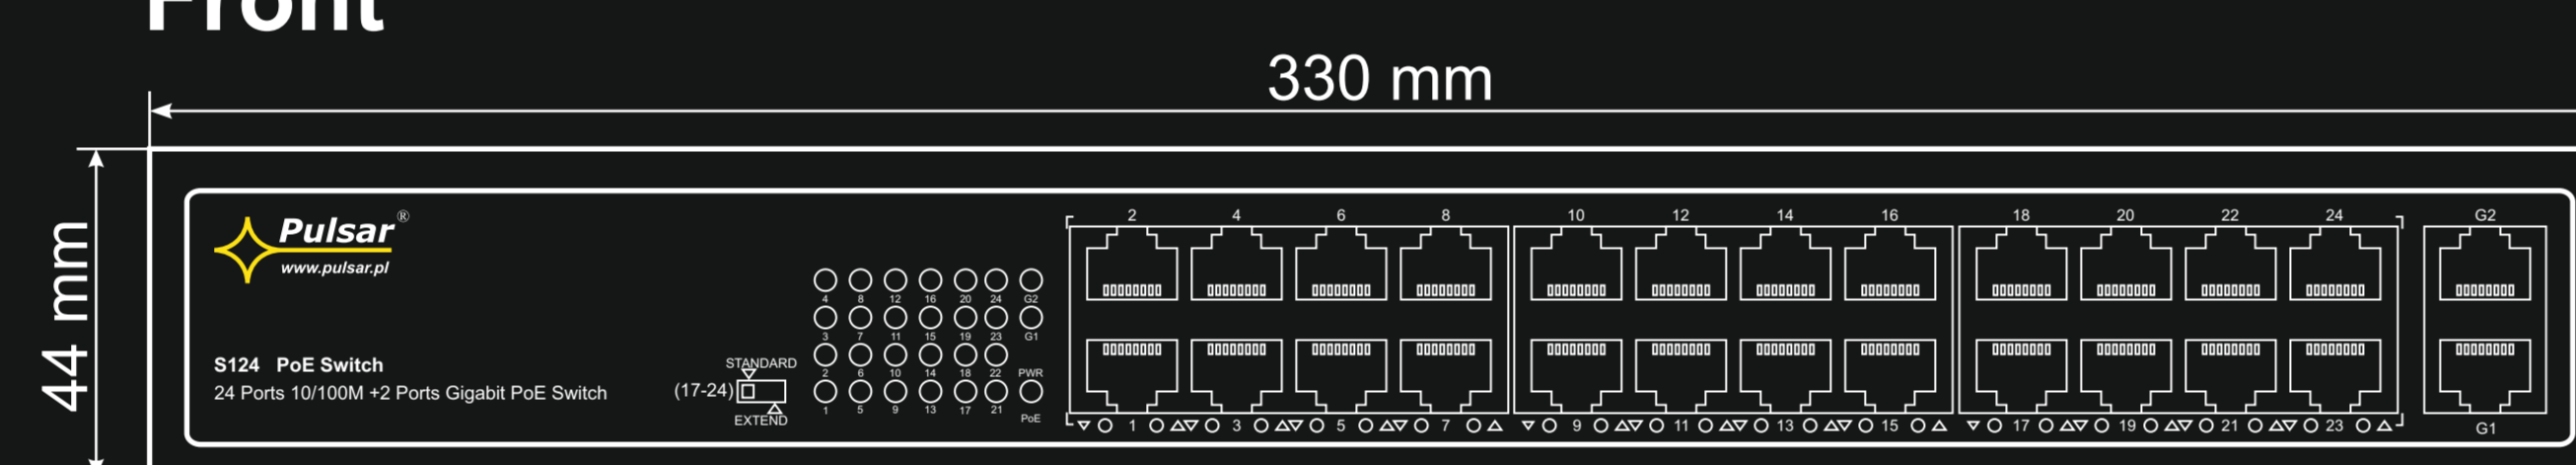

S124WP v1.0

Switch PoE 24-portowy S124WP bez zasilacza do 24 kamer IP

S124WP 24-port PoE switch for 24 IP cameras without power supply

Bottom

Right side

Front

Left side

Back