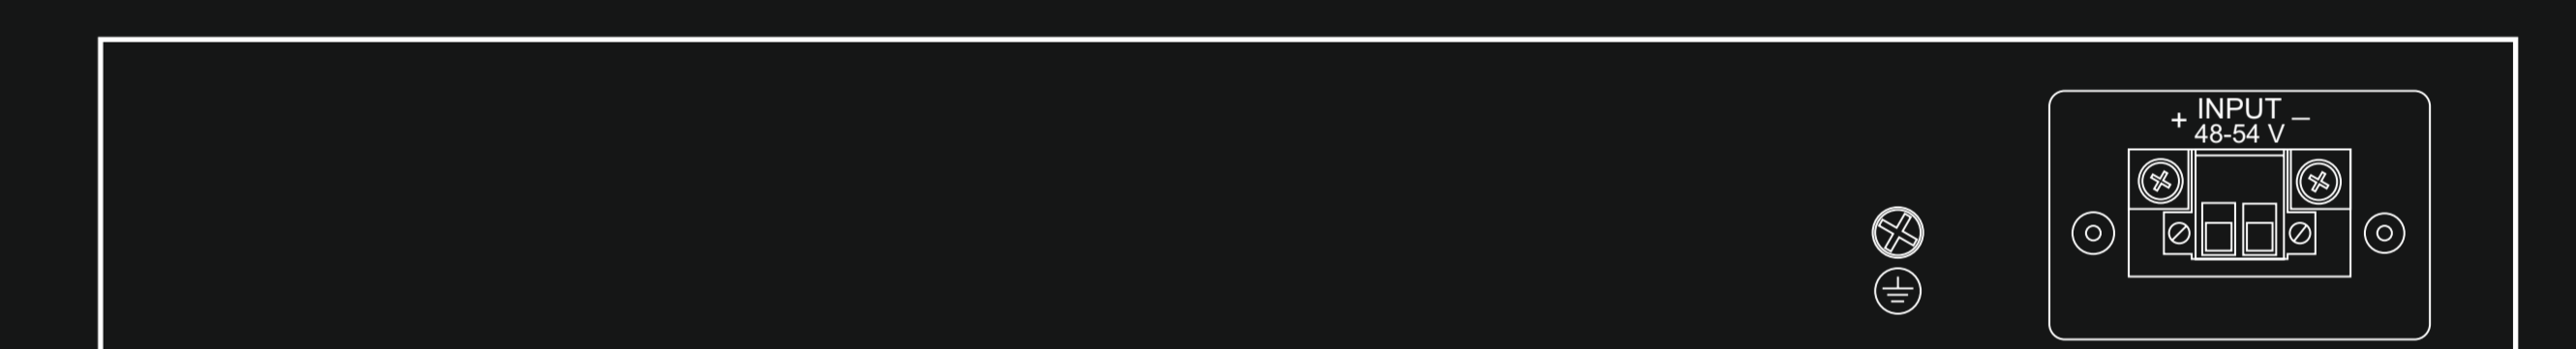

S124WP v1.0

Switch PoE 24-portowy S124WP bez zasilacza do 24 kamer IP

S124WP 24-port PoE switch for 24 IP cameras without power supply

Bottom

Right side

Front

Left side

Back