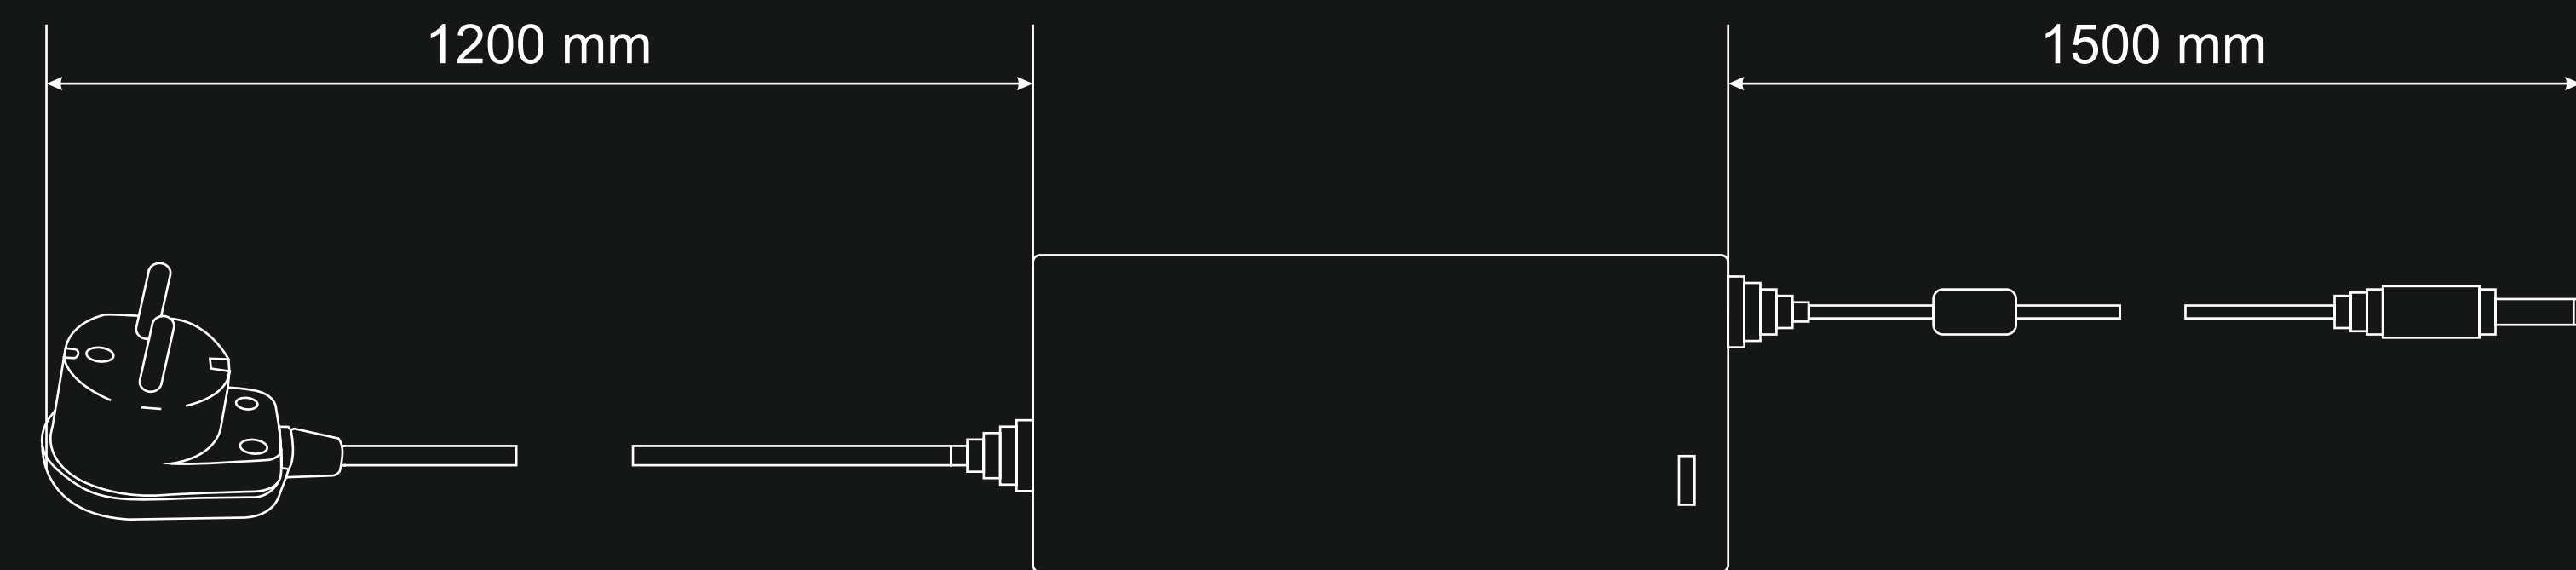

SFG64 v1.0

Switch PoE 6-portowy SFG64 do 4 kamer IP
SFG64 6-port PoE switch for 4 IP cameras

Bottom

Right side

Front

Left side

Back

Top