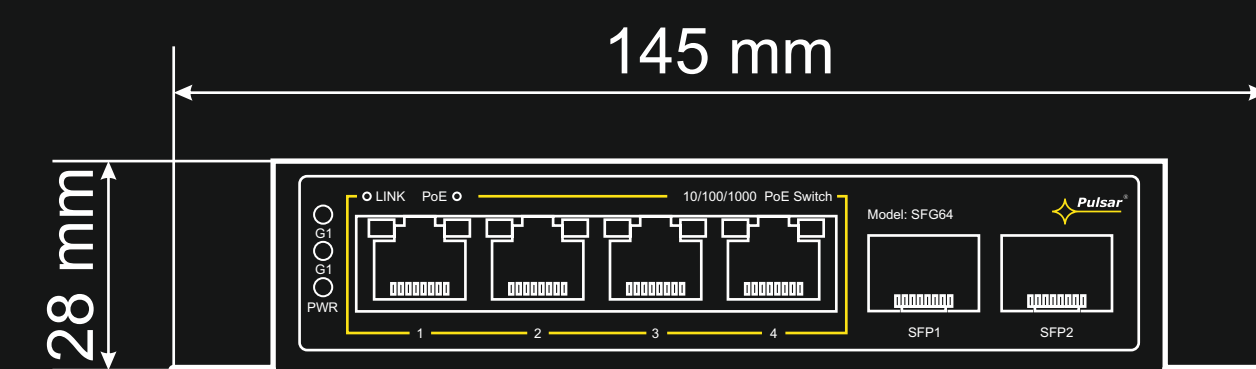

SFG64 v1.0

Switch PoE 6-portowy SFG64 do 4 kamer IP
SFG64 6-port PoE switch for 4 IP cameras

Bottom

Right side

Front

Left side

Back

Top