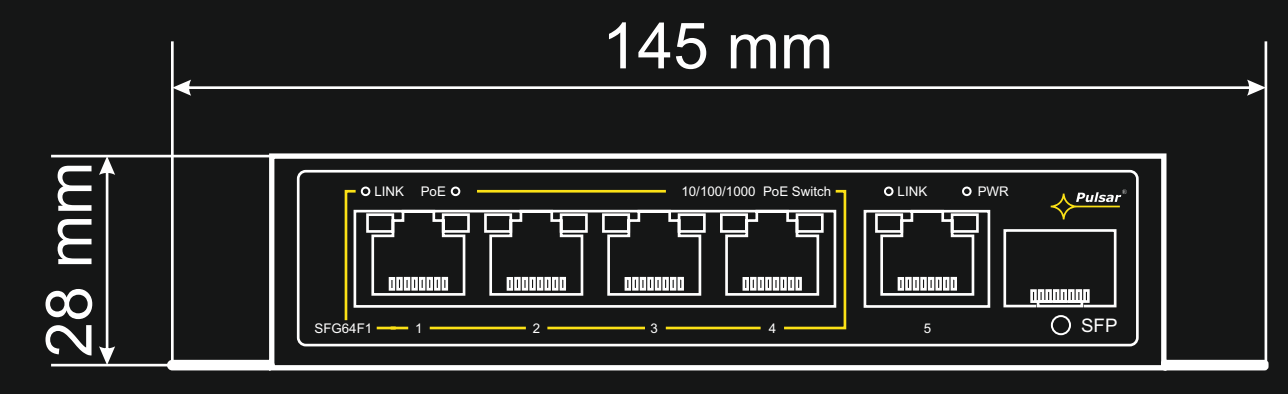

# SFG64F1WP v1.0

Switch PoE 6-portowy SFG64F1WP bez zasilacza do 4 kamer IP  
SFG64F1WP 6-port PoE switch for 4 IP cameras without power supply

Bottom

Right side

Front

Left side

Back

Top