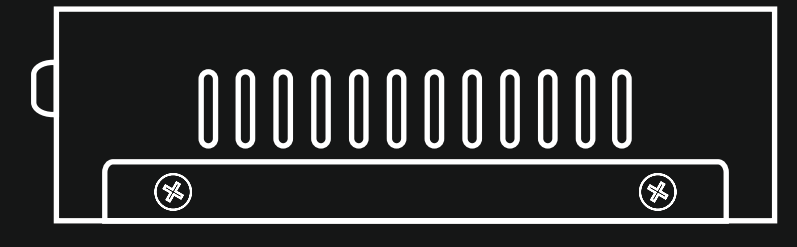

# SFG64F1WP v1.0

Switch PoE 6-portowy SFG64F1WP bez zasilacza do 4 kamer IP  
SFG64F1WP 6-port PoE switch for 4 IP cameras without power supply

Bottom

Right side

Front

Left side

Back

Top