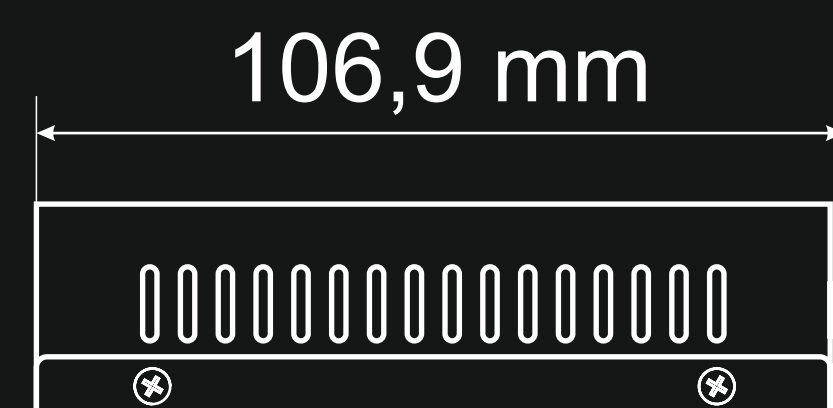

SG108WP v1.0

Switch PoE10-portowy SG108WP bez zasilacza do 8 kamer IP
SG108WP 10-port PoE switch for 8 IP cameras without power supply

Bottom

Right side

Front

Left side

Back

Top