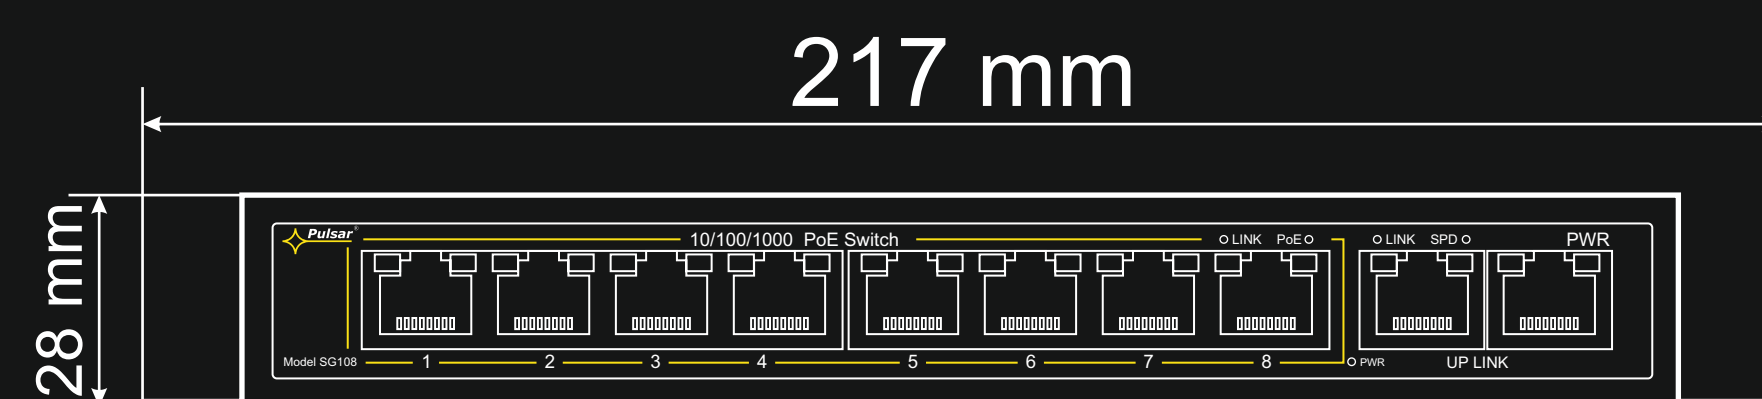

SG108WP v1.0

Switch PoE10-portowy SG108WP bez zasilacza do 8 kamer IP
SG108WP 10-port PoE switch for 8 IP cameras without power supply

Bottom

Right side

Front

Left side

Back

Top