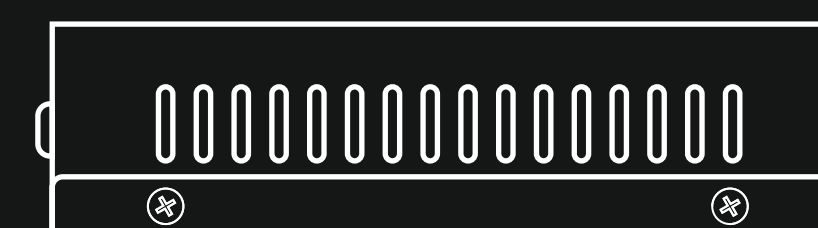

SG108WP v1.0

Switch PoE10-portowy SG108WP bez zasilacza do 8 kamer IP
SG108WP 10-port PoE switch for 8 IP cameras without power supply

Bottom

Right side

Front

Left side

Back

Top