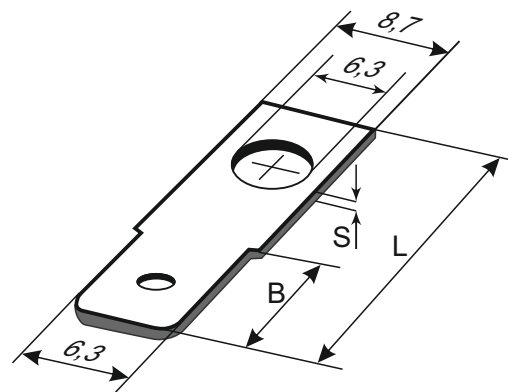

CODE: **ML062** v.1.0/II
 NAME: **Terminal FASTON F 6,3/0,8 male, dia 6,3-M6**

EN

DESTINATION

Angle muff for batteries.

TECHNICAL DATA

Installation:	- hole: 6.3 mm - connector F 6.3 mm (6.3/J2.5)
Material:	brass
Colour:	natural
Dimensions:	A/B/C/L/S [mm. +/-0,2] -- / -- / 5,1 / 18,3 / 0,8