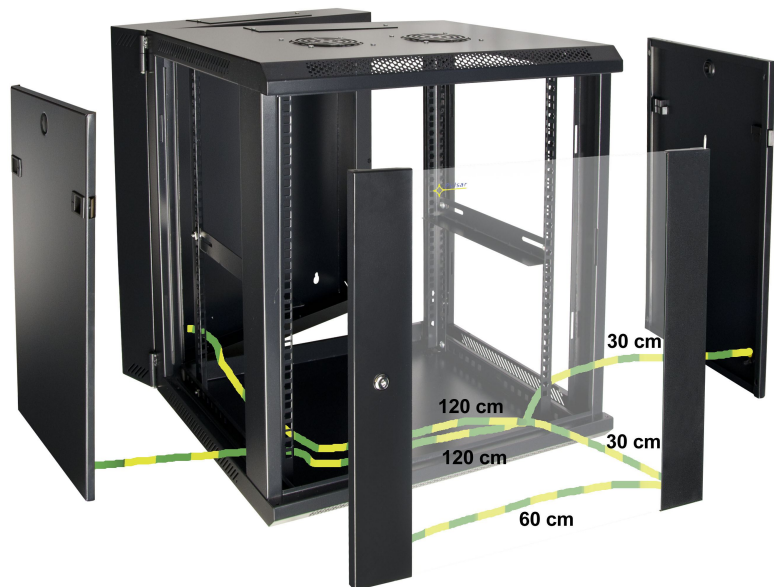

EN**

CODE: **RAPU-D** v1.0/I
 NAME: **Set of grounding cables to Rack19" cabinets, RWD type**

 x 10 pieces

APPLICATION

Set of grounding cables to Rack19" cabinets, RWD type. The set includes 5 grounding cable with a cross section of 4mm² and the following lengths: 30cm x 2 pieces.
 60cm x 1 piece.
 120cm x 2 pieces.

TECHNICAL DATA

Net /gross weight:	0,22 / 0,25 [kg]
Application:	indoor
Notes:	the set includes 10 M6 nuts and 10 M6 washers