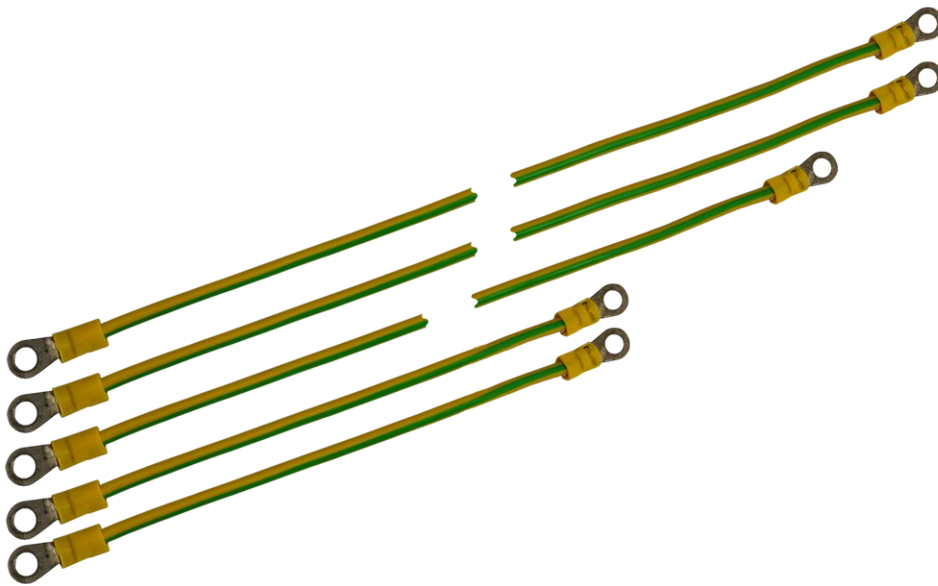

EN**

CODE: **RAPU-D** v1.0/I
 NAME: **Set of grounding cables to Rack19" cabinets, RWD type**

 x 10 pieces

APPLICATION

Set of grounding cables to Rack19" cabinets, RWD type. The set includes 5 grounding cable with a cross section of 4mm² and the following lengths: 30cm x 2 pieces.
 60cm x 1 piece.
 120cm x 2 pieces.

TECHNICAL DATA

Net /gross weight:	0,22 / 0,25 [kg]
Application:	indoor
Notes:	the set includes 10 M6 nuts and 10 M6 washers