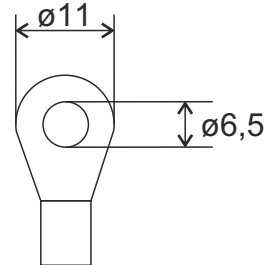

EN**

CODE: **RAPU-D** v1.0/I
 NAME: **Set of grounding cables to Rack19" cabinets, RWD type**

 x 10 pieces

APPLICATION

Set of grounding cables to Rack19" cabinets, RWD type. The set includes 5 grounding cable with a cross section of 4mm² and the following lengths: 30cm x 2 pieces.
 60cm x 1 piece.
 120cm x 2 pieces.

TECHNICAL DATA

Net /gross weight:	0,22 / 0,25 [kg]
Application:	indoor
Notes:	the set includes 10 M6 nuts and 10 M6 washers