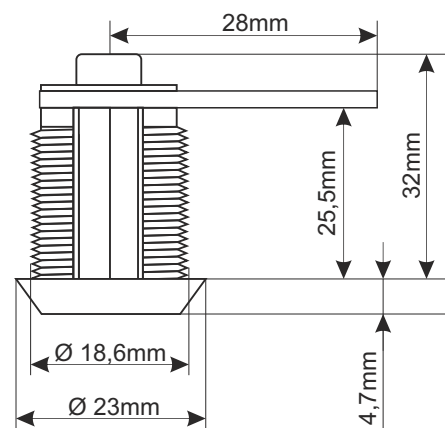

CODE: **RAZ-D** v1.0/l

EN

NAME: **Lock intended to rear door of RACK cabinets RWD series**

DESTINATION

The lock is intended for back door of RACK cabinets, type: RWD.

TECHNICAL DATA

Dimensions:	D= 25,5 [mm, +/-2]
Net/gross weight:	0,057 / 0,067 [kg]
Destination:	inside
Warranty:	1 year from production date
Notes:	two keys included